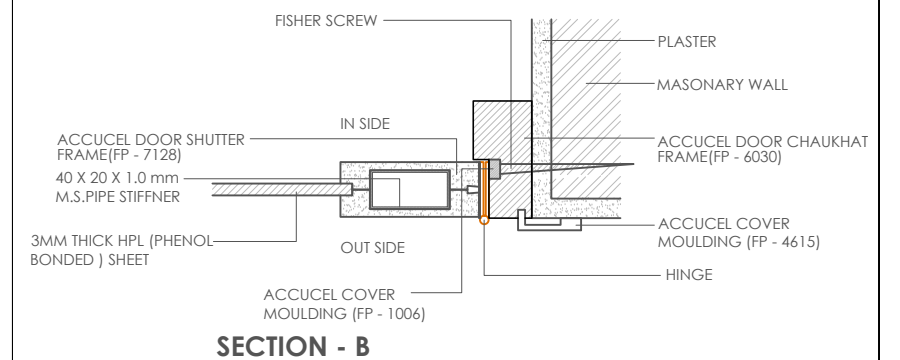

FRAME ELEVATION

PLAN

BACK VIEW DOOR SHUTTER

SECTION - C

SECTION - B

ACCUCEL FLUSH DOOR - FP 6030 CHAUKHAT FRAME  
 SIZE - DOOR SHUTTER 700 X 2000 X 28 mm thk.  
 SIZE - DOOR FRAME 750 X 2015

ACCURA POLYTECH PVT.LTD.