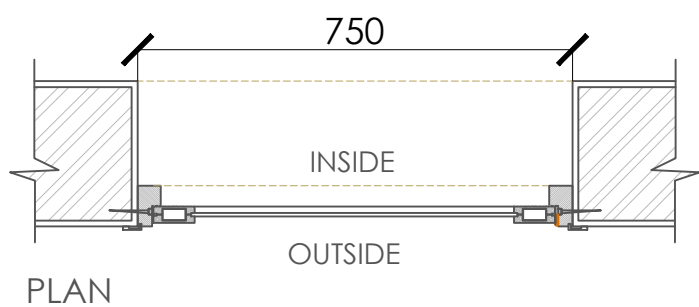

FRAME ELEVATION

PLAN

BACK VIEW DOOR SHUTTER

SECTION - C

SECTION - B

ACCUCEL FLUSH DOOR - FP 6030 CHAUKHAT FRAME  
 SIZE - DOOR SHUTTER 700 X 2000 X 28 mm thk.  
 SIZE - DOOR FRAME 750 X 2015

ACCURA POLYTECH PVT.LTD.