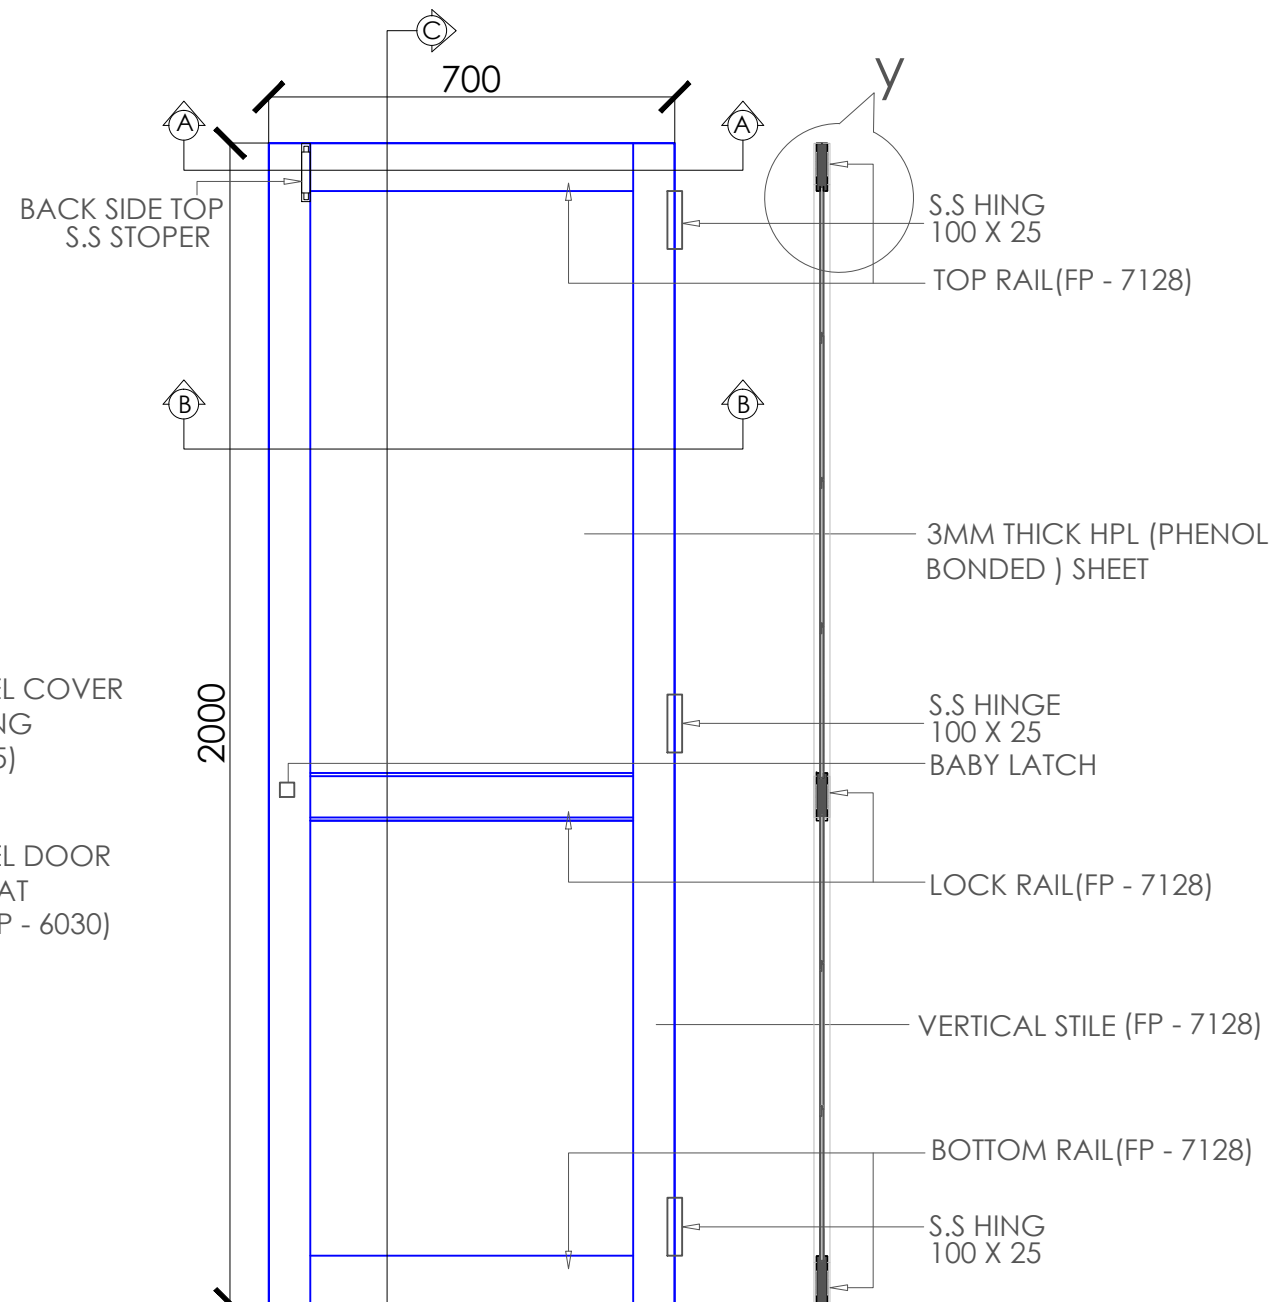

FRAME ELEVATION

PLAN

BACK VIEW DOOR SHUTTER

SECTION - C

SECTION - B

ACCUCEL FLUSH DOOR - FP 6030 CHAUKHAT FRAME  
 SIZE - DOOR SHUTTER 700 X 2000 X 28 mm thk.  
 SIZE - DOOR FRAME 750 X 2015

ACCURA POLYTECH PVT.LTD.